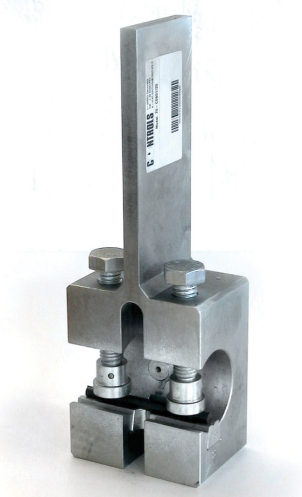

DATA SHEET

Accessory for Electrowelded Screen

Test accessory for electrowelded steel screen

General description

Test accessory for electrowelded steel screen. Used with the standard grips for flat specimens.

Products

70-C0901/20

Gripper for electrowelded steel screen